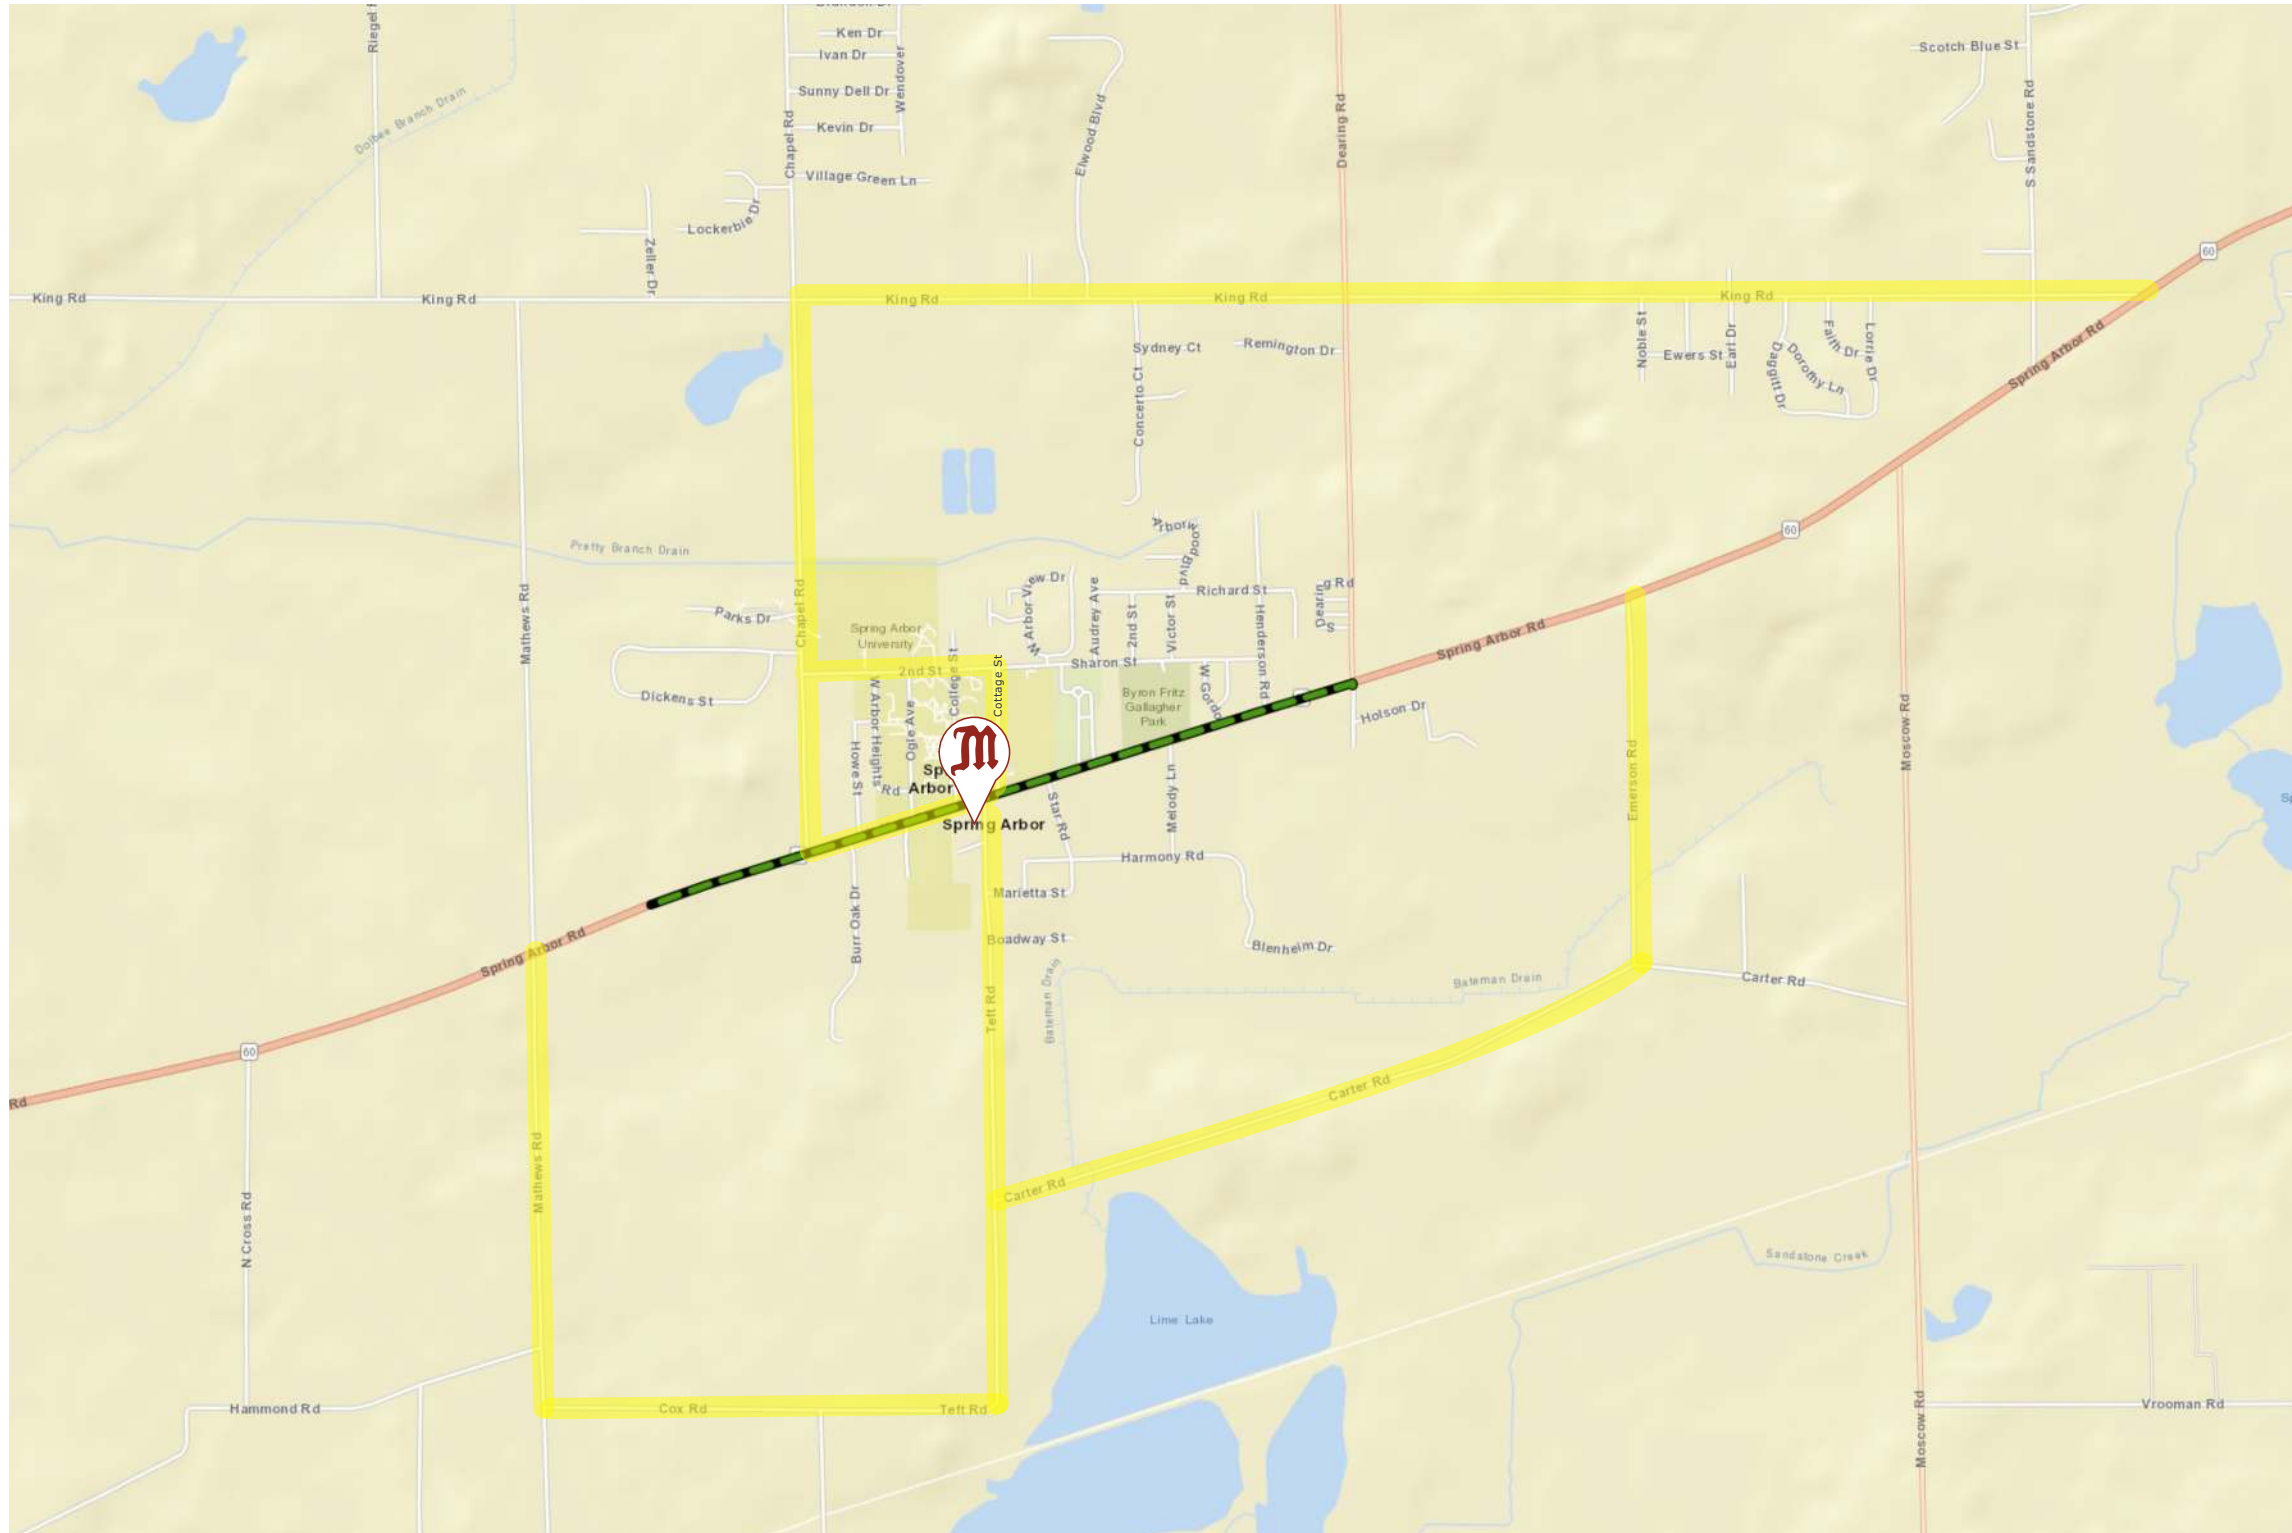

M-60 CONSTRUCTION DEBACLE

Suggested routes for easier access to Marino's Pizza

Marino's

102 TEFT RD, SPRING ARBOR
517-750-3805

www.marinospizzas1.com
FOLLOW US ON FACEBOOK!

Heading East on M-60

Option 1:

- Stay on M-60; access to Teft Rd will remain open

Option 2:

- Turn right onto Mathews Rd, go 0.8 mi
- Turn left onto Cox Rd, go 0.5 mi
- Continue onto Teft Rd, go 1.4 mi

Heading West on M-60

Option 1:

- Turn left onto Emerson Rd, go 0.7 mi
- Turn right onto Carter Rd, go 1.2 mi
- Turn right onto Teft Rd, go 0.7 mi

Option 2:

- Turn right onto King Rd, go 2.5 mi
- Turn left onto Chapel Rd, go 1.0 mi
- Turn left onto W Main St, go 0.3 mi
- Turn right onto Teft Rd

Option 3:

- Turn right onto King Rd, go 2.5 mi
- Turn left onto Chapel Rd, go 0.7 mi
- Turn left onto 2nd St, go 0.3 mi
- Turn right onto Cottage St, go 0.2 mi